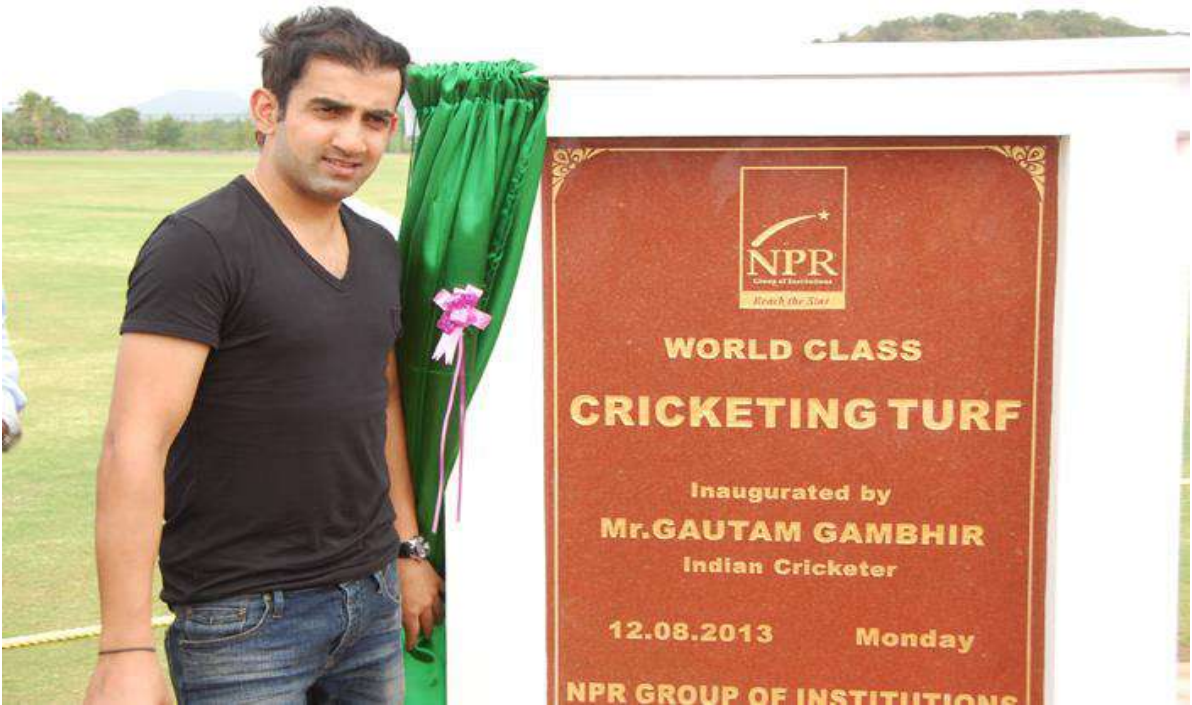

Turf Cricket ground inaugurated by Mr.Gautam Gambhir, Indian Cricketer

Turf Cricket ground pavilion inaugurated by Indian Cricketers (Yuvaraj singh, Harbhajan singh, Dinesh karthik and L.Balaji)

NPR College of Engineering & Technology